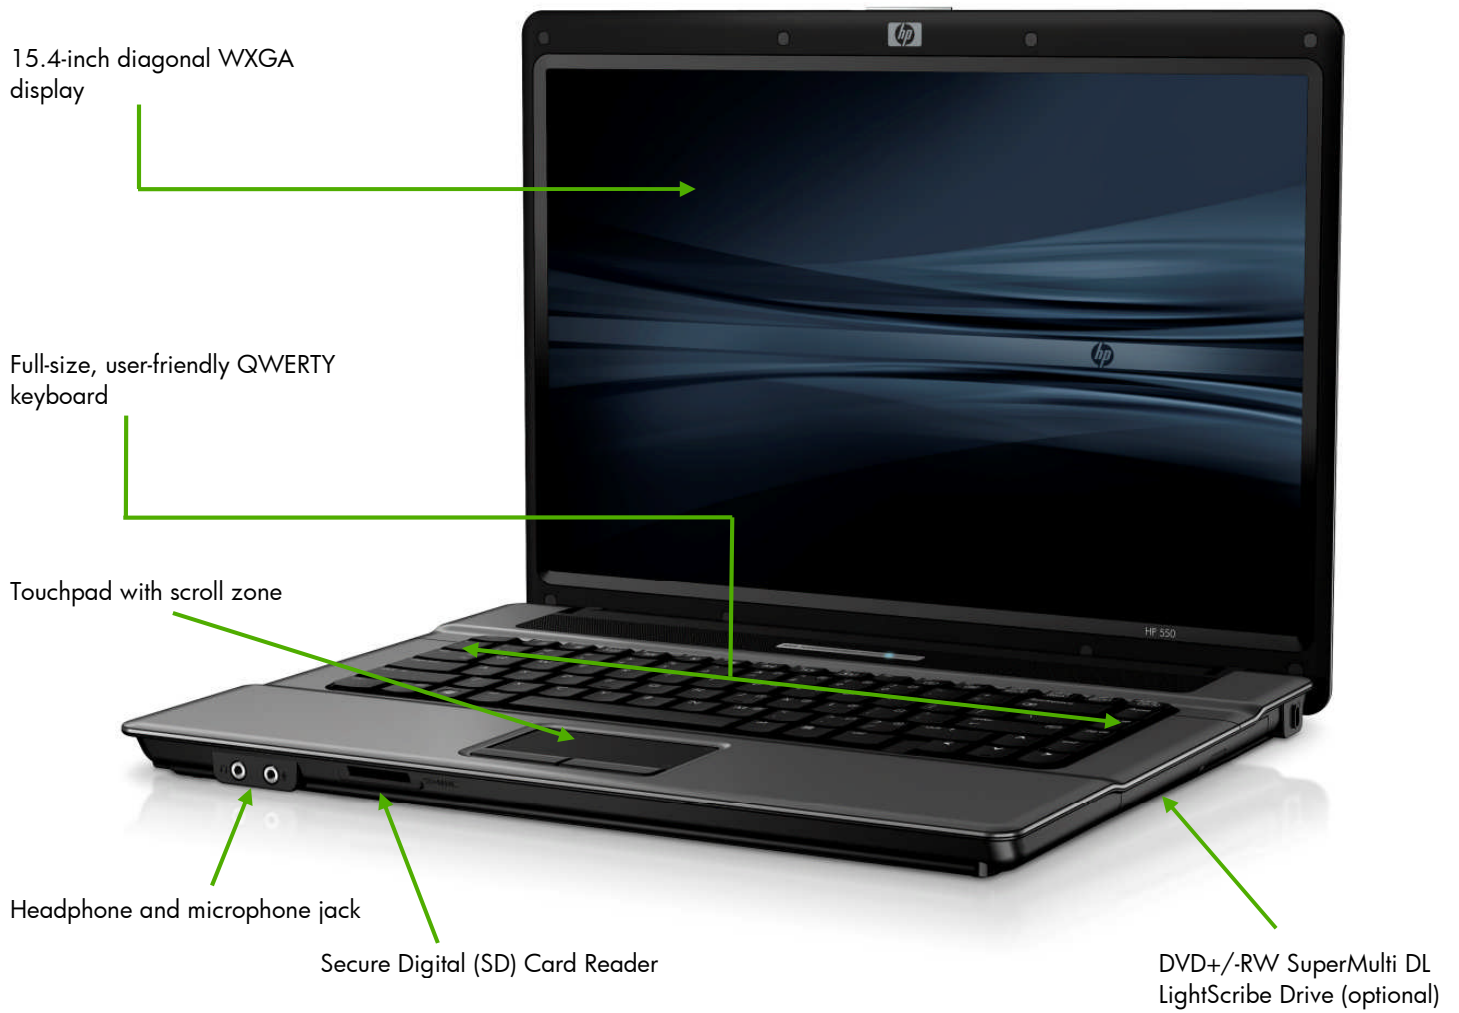

HP 550 NOTEBOOK PC

HP recommends Windows Vista® Business